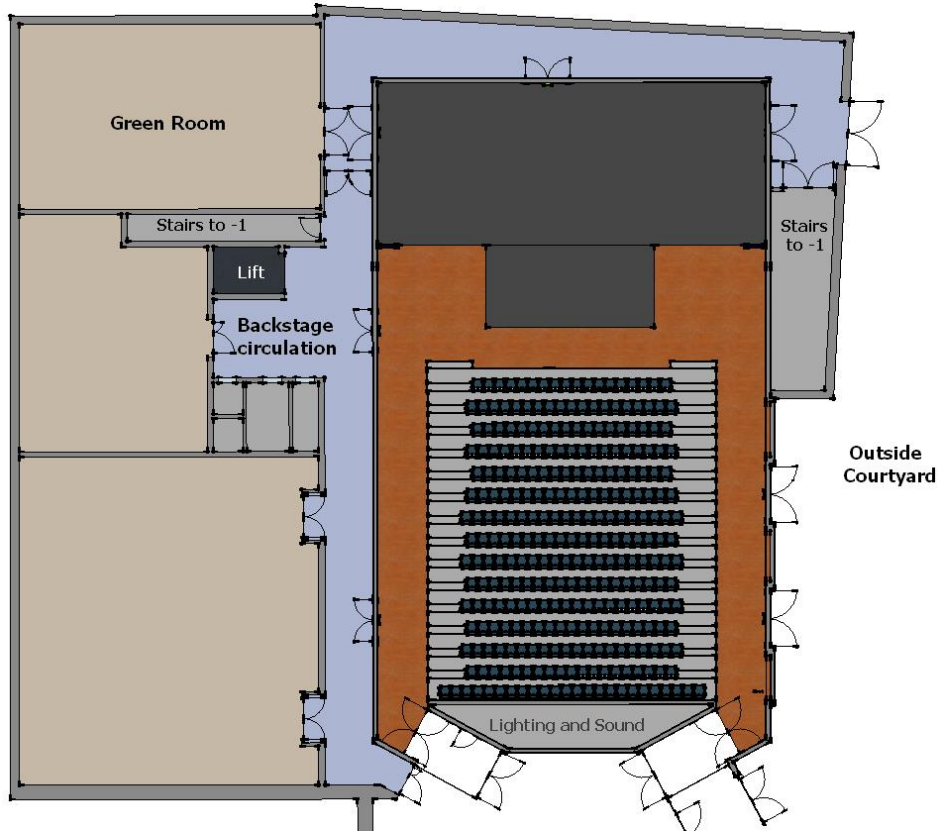

# FEATS22 – Circulation and Proposal for Acting Areas

The areas in blue are the **circulation corridors** allowing easy access to the stage doors, the auditorium and the entrance lobby.

Proposal for layout of **acting areas** with access for actors